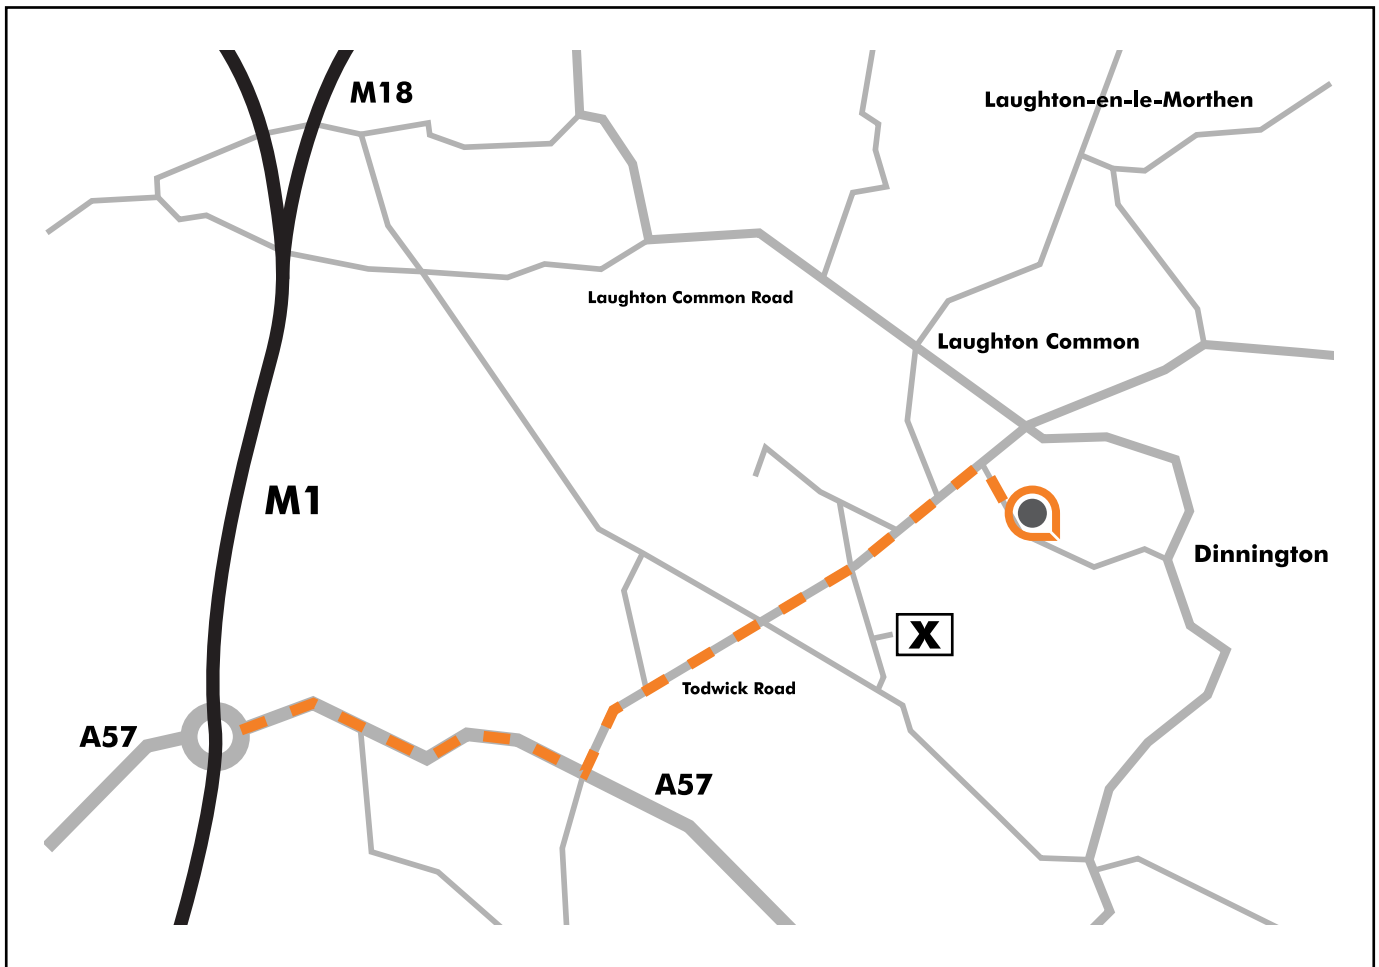

Connexion2

LONE WORKER SECURITY • THE SAFEST OPTION

Unit 5
Carrera Court
Church Lane
Dinnington
Sheffield
S25 2RG

TEL: 0844 856 6606

- Leave M1 at Junction 31
- Take the A57 Worksop
- Turn left at the Red Lion Inn (cross roads)
- Proceed for a couple of miles
- Turn right onto Church Lane
- Take the first left into Carrera Court
- You have arrived at Connexion2

Connexion2